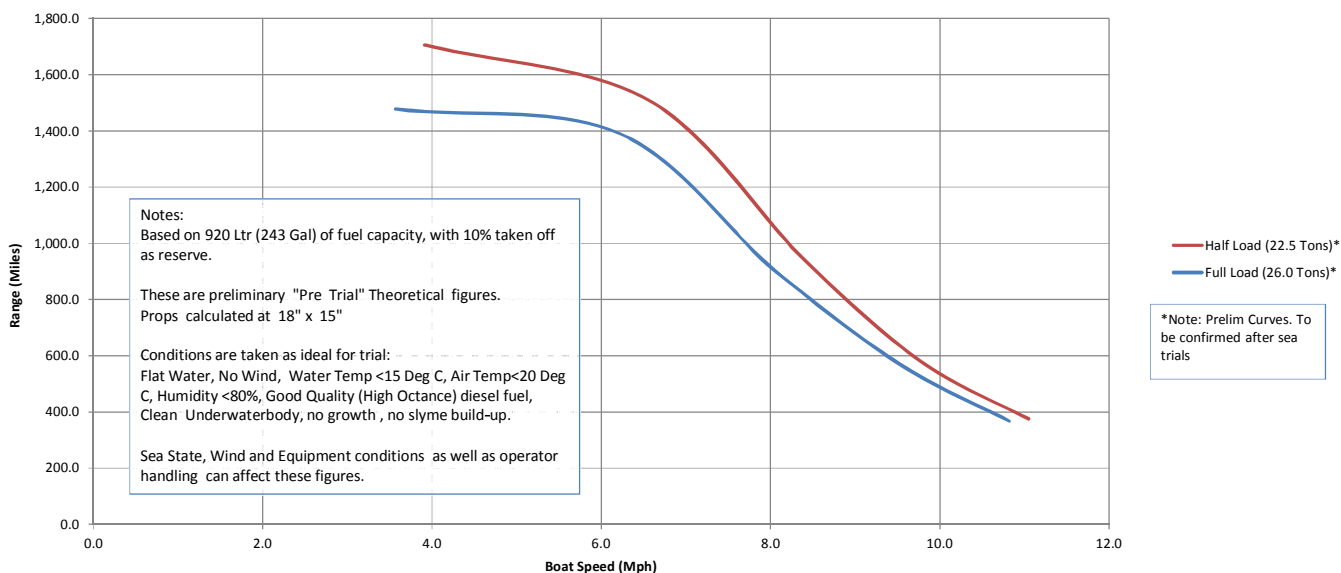

**LEOPARD 50: Speed(Knots)/Fuel Consumption(Ltr/Hr)\*  
2 x Yanmar 4JH57 Common Rail Series with SD 60 Saildrive**

**LEOPARD 50: Speed(Mph)/Fuel Consumption(Gal/Hr)\*  
2 x Yanmar 4JH57 Common Rail Series with SD 60 Saildrive**

**LEOPARD 50: Speed(Knots)/Range (Nm)\*  
2 x Yanmar 4JH57 Common Rail Series with SD 60 Saildrive**

**LEOPARD 50: Speed(Mph)/Range (Miles)\*  
2 x Yanmar 4JH57 Common Rail Series with SD 60 Saildrive**