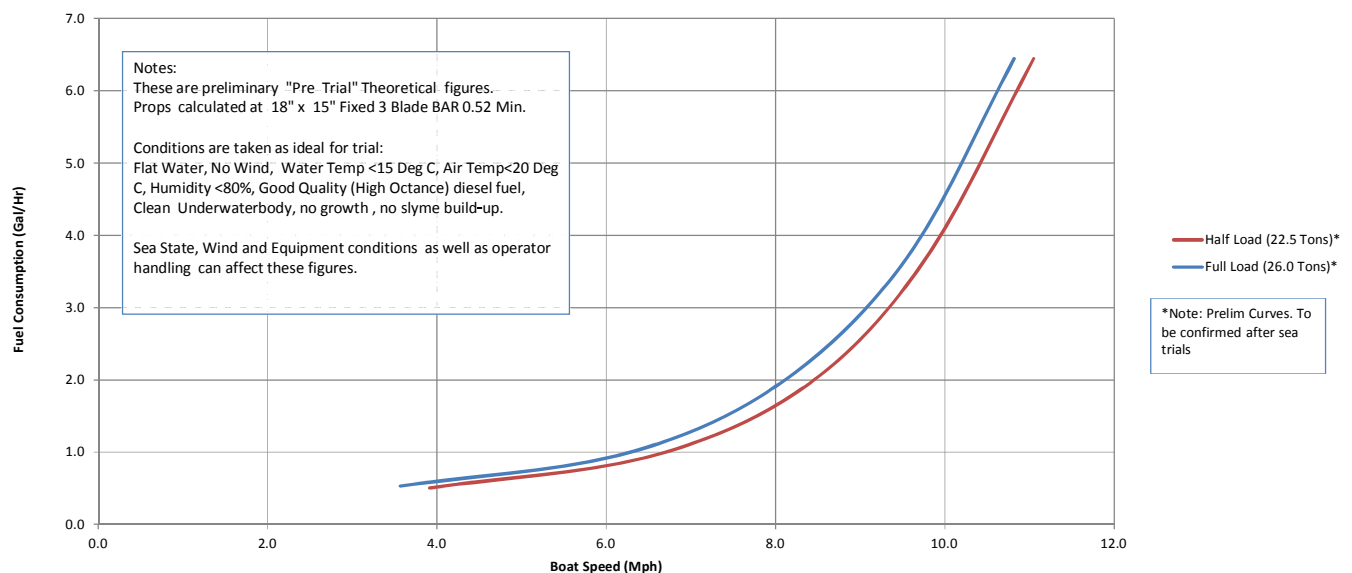

**LEOPARD 50: Speed(Knots)/Fuel Consumption(Ltr/Hr)\*  
2 x Yanmar 4JH57 Common Rail Series with SD 60 Saildrive**

**LEOPARD 50: Speed(Mph)/Fuel Consumption(Gal/Hr)\*  
2 x Yanmar 4JH57 Common Rail Series with SD 60 Saildrive**