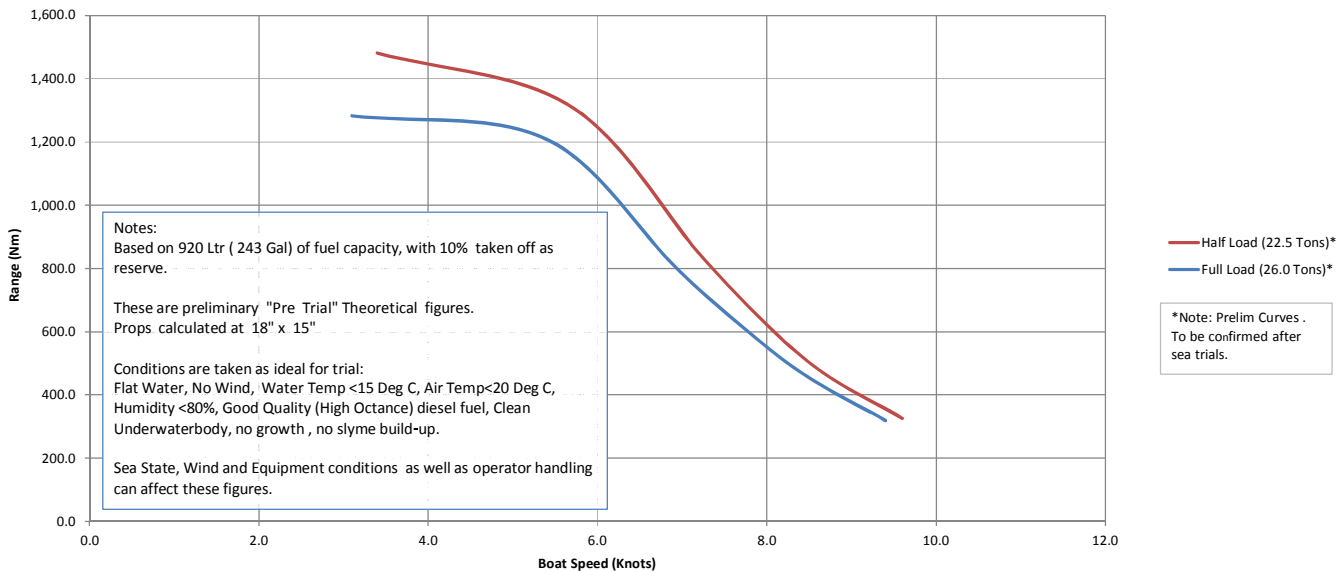

**LEOPARD 50: Speed(Knots)/Range (Nm)*
2 x Yanmar 4JH57 Common Rail Series with SD 60 Saildrive**