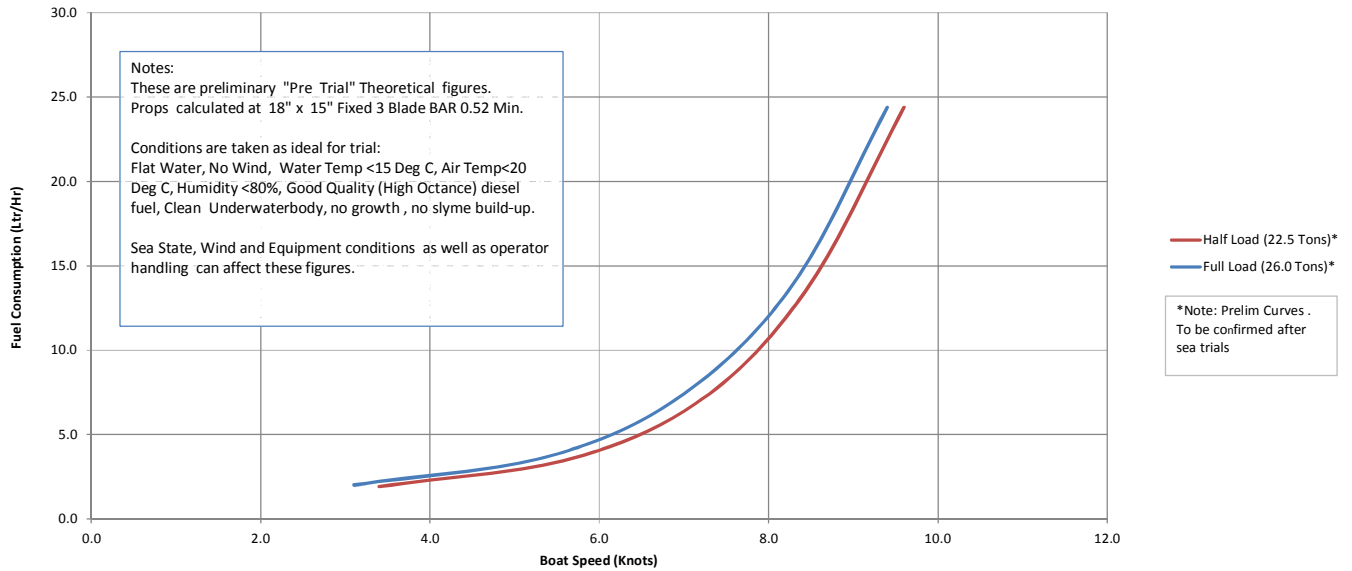

**LEOPARD 50: Speed(Knots)/Fuel Consumption(Ltr/Hr)\*  
2 x Yanmar 4JH57 Common Rail Series with SD 60 Saildrive**

**LEOPARD 50: Speed(Mph)/Fuel Consumption(Gal/Hr)\*  
2 x Yanmar 4JH57 Common Rail Series with SD 60 Saildrive**

**LEOPARD 50: Speed(Knots)/Range (Nm)\*  
2 x Yanmar 4JH57 Common Rail Series with SD 60 Saildrive**

**LEOPARD 50: Speed(Mph)/Range (Miles)\*  
2 x Yanmar 4JH57 Common Rail Series with SD 60 Saildrive**

**LEOPARD 50: Speed(Knots)/Fuel Consumption(Ltr/Hr)\*  
2 x Yanmar 4JH80 Common Rail Series with SD 60 Saildrive**

**LEOPARD 50: Speed(Mph)/Fuel Consumption(Gal/Hr)\*  
2 x Yanmar 4JH80 Common Rail Series with SD 60 Saildrive**