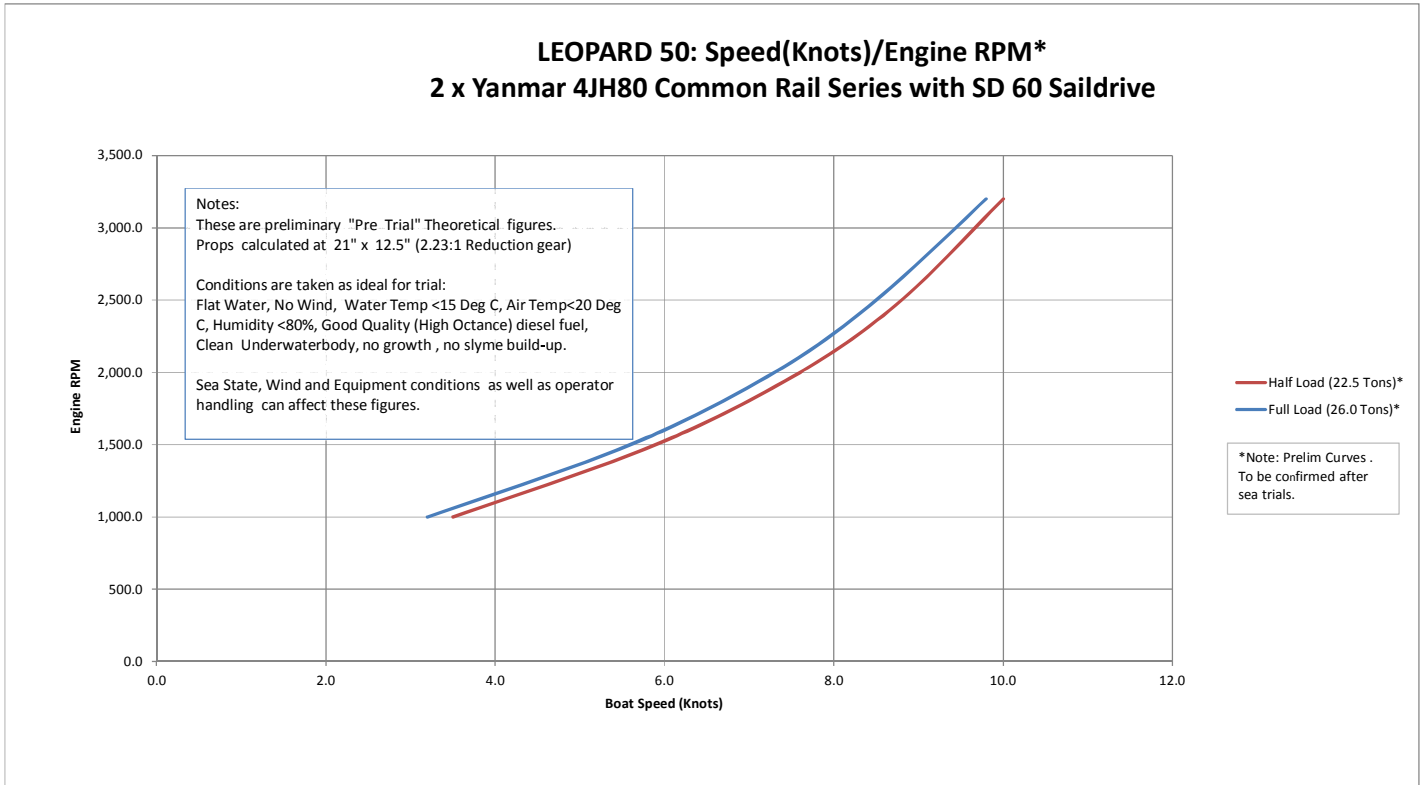

**LEOPARD 50: Speed(Knots)/Fuel Consumption(Ltr/Hr)\*  
2 x Yanmar 4JH57 Common Rail Series with SD 60 Saildrive**

**LEOPARD 50: Speed(Mph)/Fuel Consumption(Gal/Hr)\*  
2 x Yanmar 4JH57 Common Rail Series with SD 60 Saildrive**

**LEOPARD 50: Speed(Knots)/Range (Nm)\*  
2 x Yanmar 4JH57 Common Rail Series with SD 60 Saildrive**

**LEOPARD 50: Speed(Mph)/Range (Miles)\*  
2 x Yanmar 4JH57 Common Rail Series with SD 60 Saildrive**