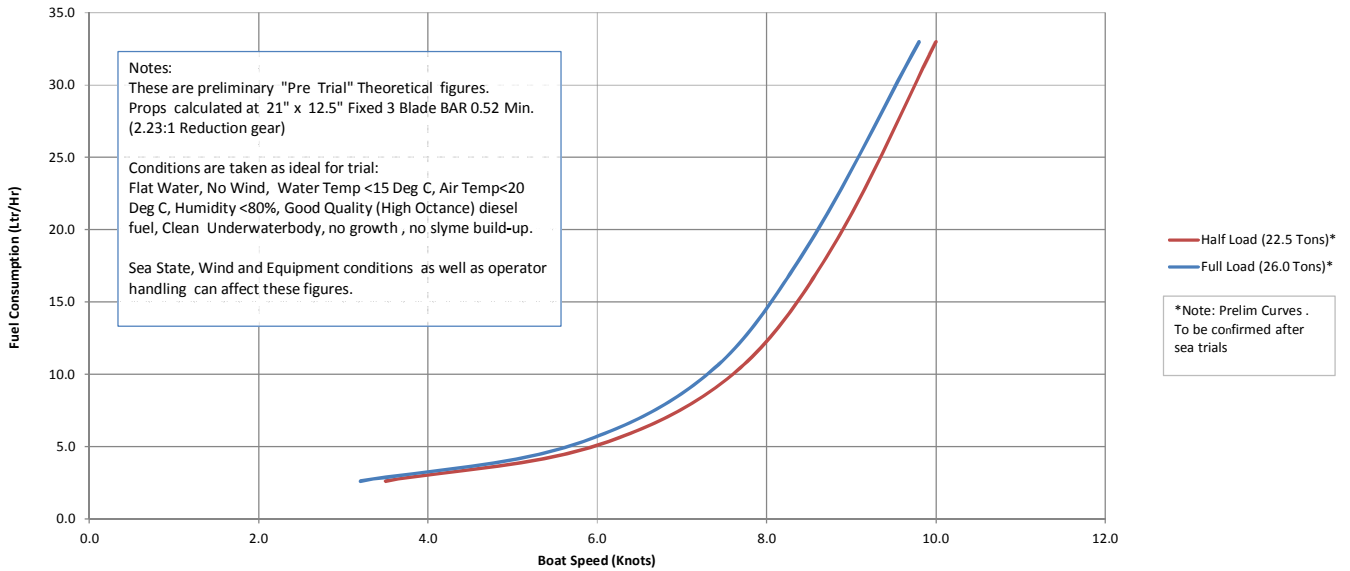

**LEOPARD 50: Speed(Knots)/Fuel Consumption(Ltr/Hr)*
2 x Yanmar 4JH80 Common Rail Series with SD 60 Saildrive**