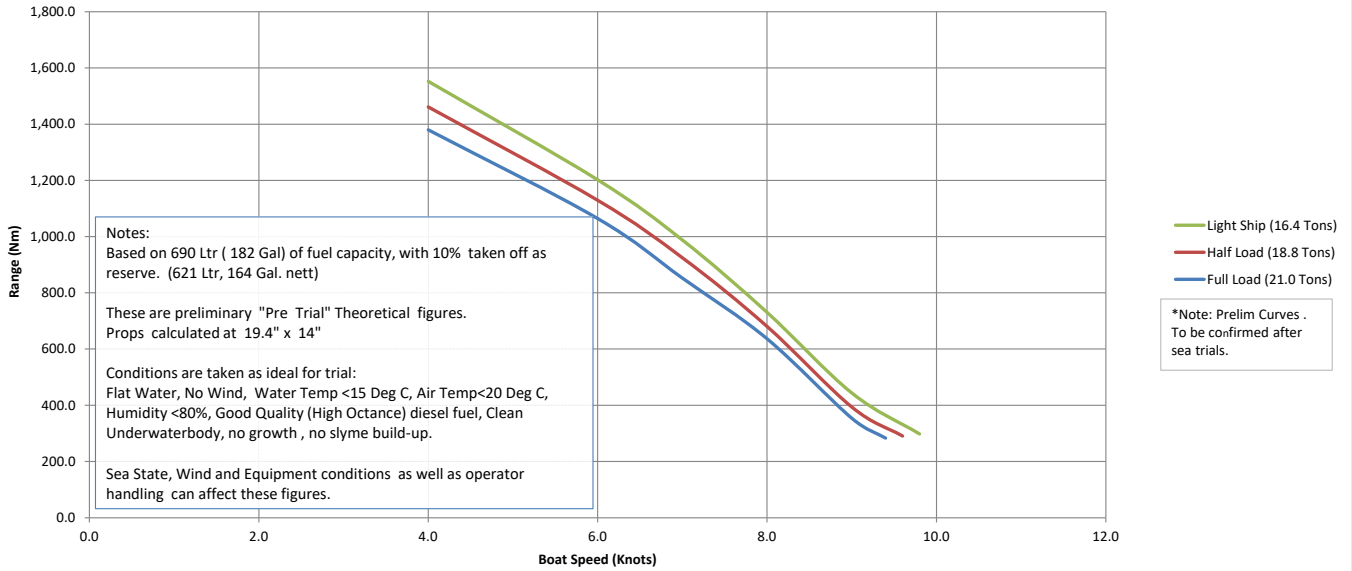

LEOPARD 46: Speed(Knots)/Fuel Consumption(Ltr/Hr)* 2 x Yanmar 4JH57 Common Rail Series with SD 60 Saildrive

LEOPARD 46: Speed(Mph)/Fuel Consumption(Gal/Hr)* 2 x Yanmar 4JH57 Common Rail Series with SD 60 Saildrive

LEOPARD 46: Speed(Knots)/Range (Nm)* 2 x Yanmar 4JH57 Common Rail Series with SD 60 Saildrive

LEOPARD 46: Speed(Mph)/Range (Miles)* 2 x Yanmar 4JH57 Common Rail Series with SD 60 Saildrive