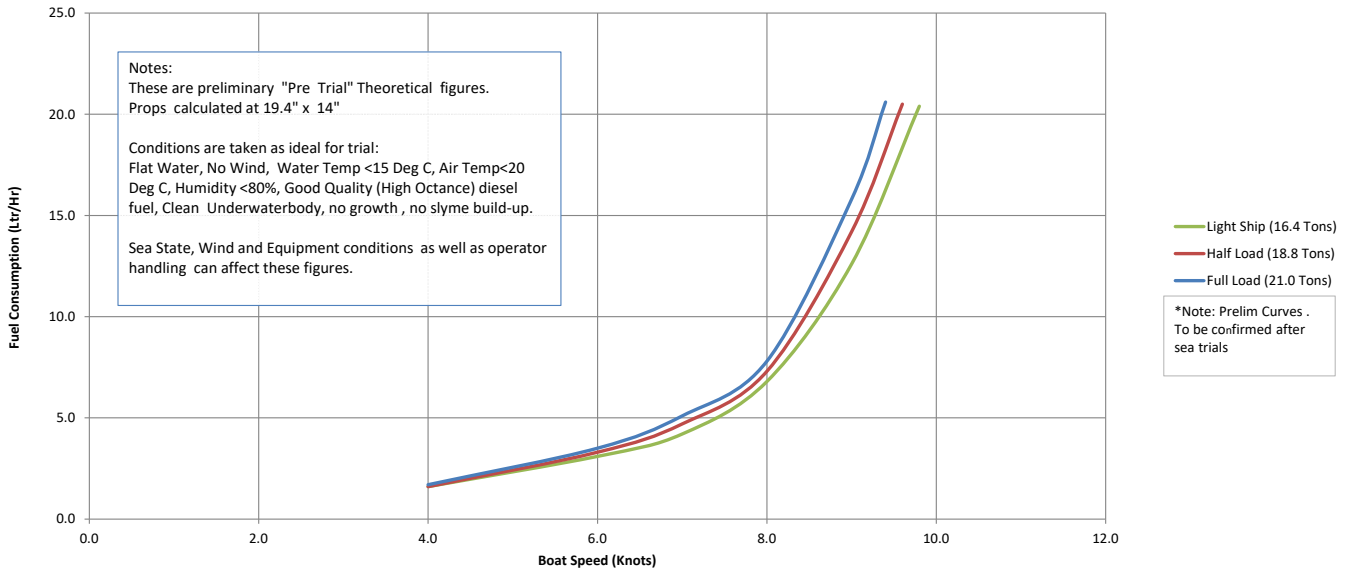

LEOPARD 46: Speed(Knots)/Fuel Consumption(Ltr/Hr)* 2 x Yanmar 4JH57 Common Rail Series with SD 60 Saildrive

LEOPARD 46: Speed(Mph)/Fuel Consumption(Gal/Hr)* 2 x Yanmar 4JH57 Common Rail Series with SD 60 Saildrive

LEOPARD 46: Speed(Knots)/Range (Nm)* 2 x Yanmar 4JH57 Common Rail Series with SD 60 Saildrive

LEOPARD 46: Speed(Mph)/Range (Miles)* 2 x Yanmar 4JH57 Common Rail Series with SD 60 Saildrive