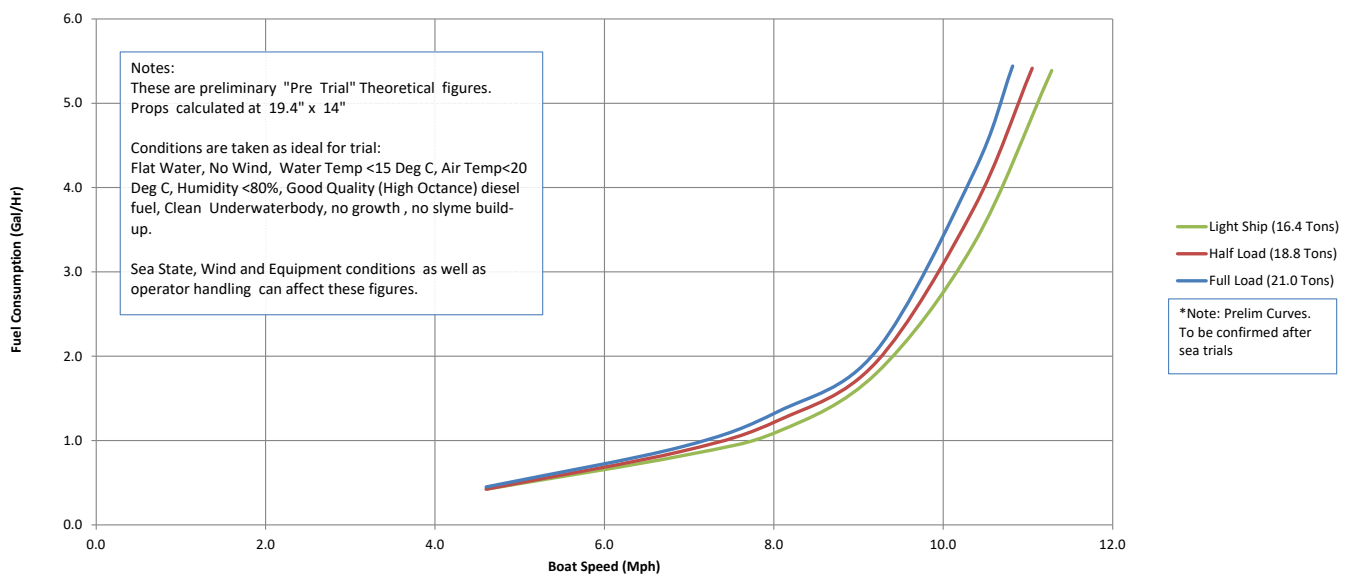

LEOPARD 46: Speed(Knots)/Fuel Consumption(Ltr/Hr)* 2 x Yanmar 4JH57 Common Rail Series with SD 60 Saildrive

LEOPARD 46: Speed(Mph)/Fuel Consumption(Gal/Hr)* 2 x Yanmar 4JH57 Common Rail Series with SD 60 Saildrive